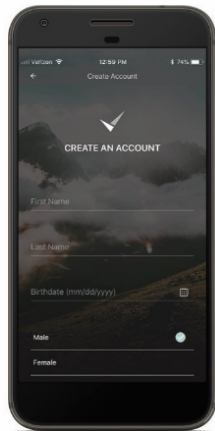

REAL RESULTS FOR REAL PEOPLE.

WELLNESS MADE EASY
Download the myHealthCheck360 mobile app today!

EVERYTHING AT YOUR FINGERTIPS

Get more than ever before with the myHealthCheck360 mobile app. More access, more support, and better tracking. Get started with the myHealthCheck360 mobile app or online portal by following the steps below.